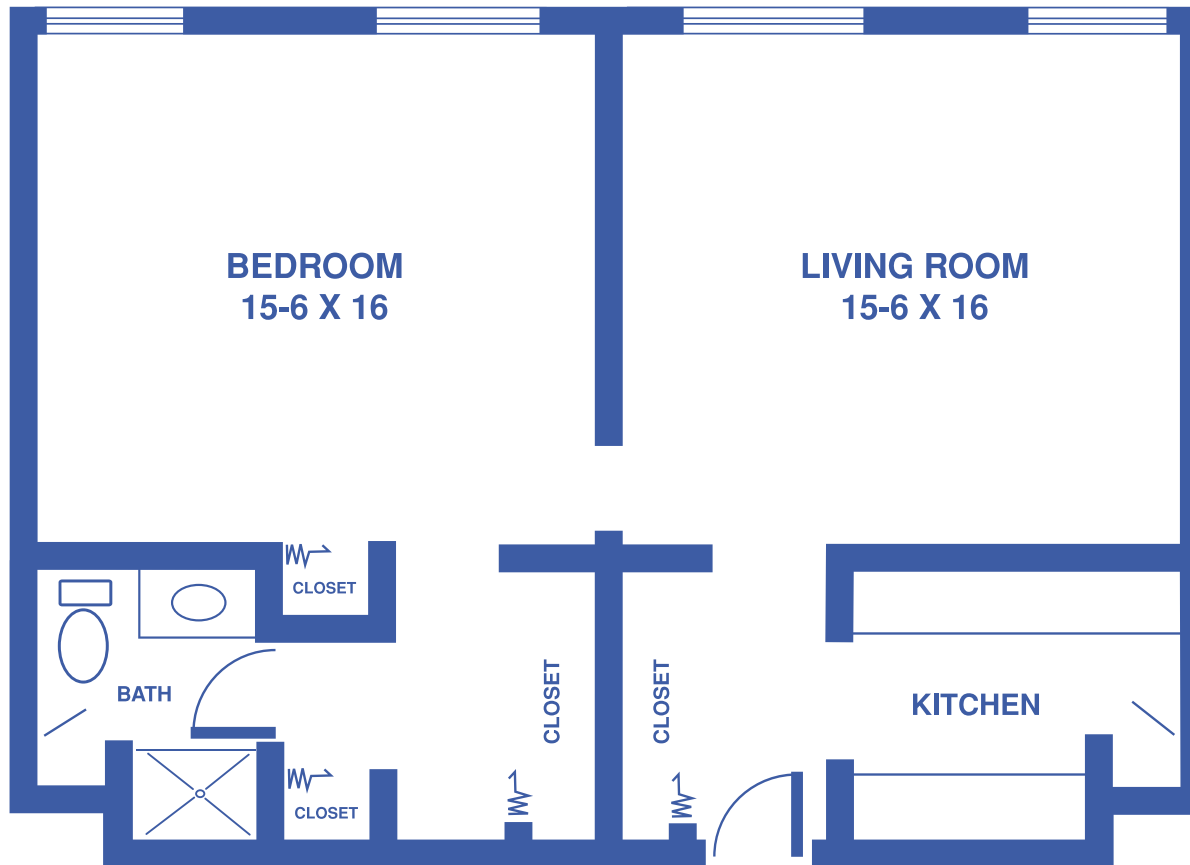

# THE SALINE

1-BEDROOM GRAND / 800 SQUARE FEET

**FLOOR PLANS ALSO ARE AVAILABLE REVERSED.**

*Floor plans may vary slightly and are not to scale.*

2601 E CRAWFORD ST, SALINA, KS • [WWW.SALINAPRESBYTERIANMANOR.ORG](http://WWW.SALINAPRESBYTERIANMANOR.ORG)