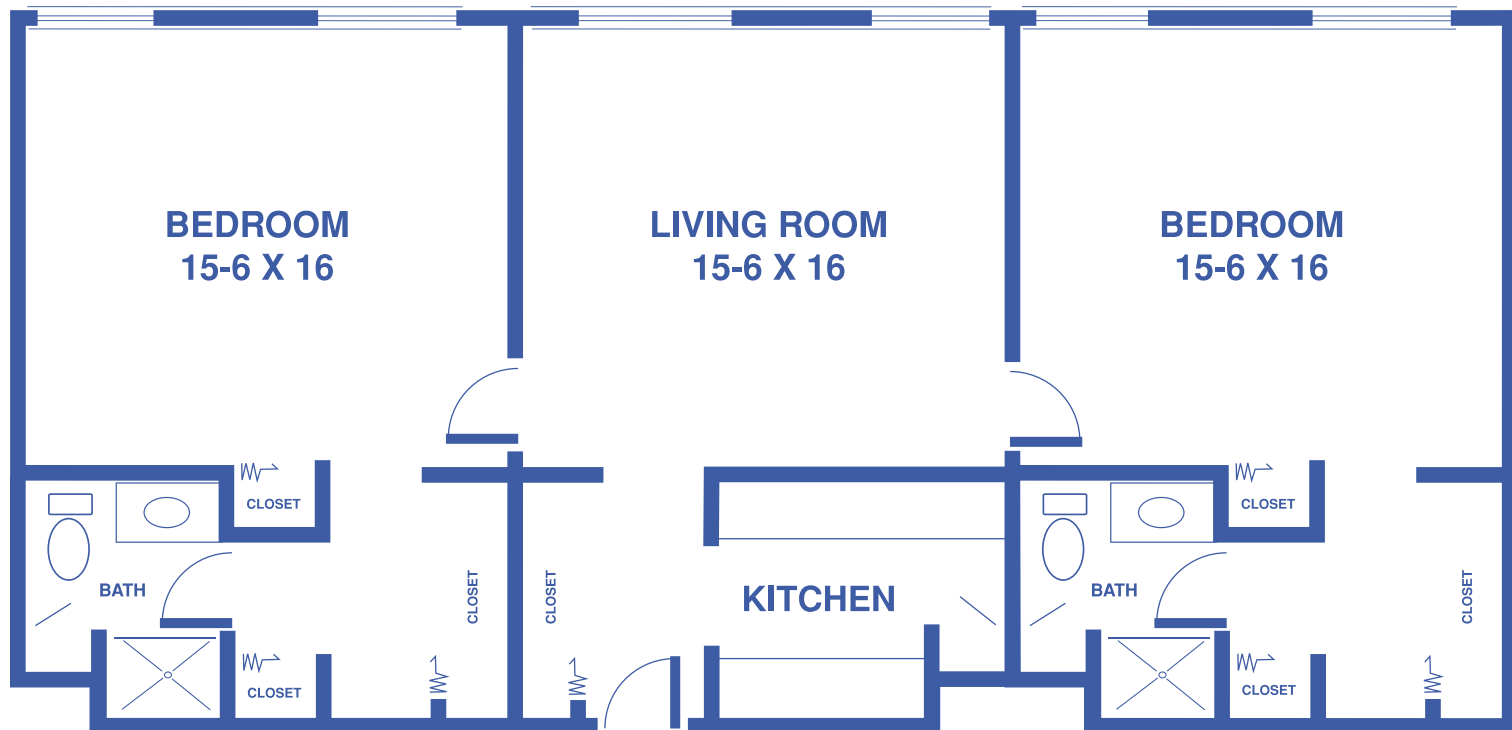

THE SCHILLING A

TWO-BEDROOM DELUXE, OPTION 1 / 1,200 SQUARE FEET

FLOOR PLANS ALSO ARE AVAILABLE REVERSED.

Floor plans may vary slightly and are not to scale.

2601 E CRAWFORD ST, SALINA, KS • WWW.SALINAPRESBYTERIANMANOR.ORG