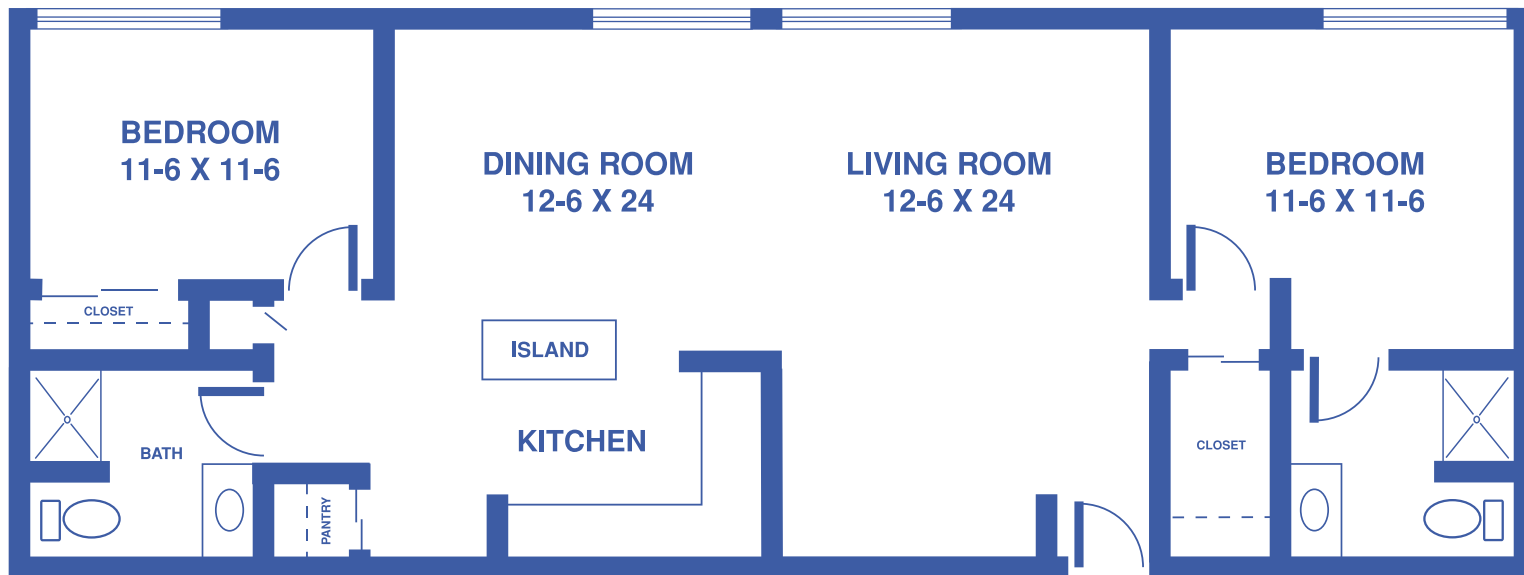

THE SCHILLING B

TWO-BEDROOM DELUXE, OPTION 2 / 1,200 SQUARE FEET

FLOOR PLANS ALSO ARE AVAILABLE REVERSED.

Floor plans may vary slightly and are not to scale.

2601 E CRAWFORD ST, SALINA, KS • WWW.SALINAPRESBYTERIANMANOR.ORG