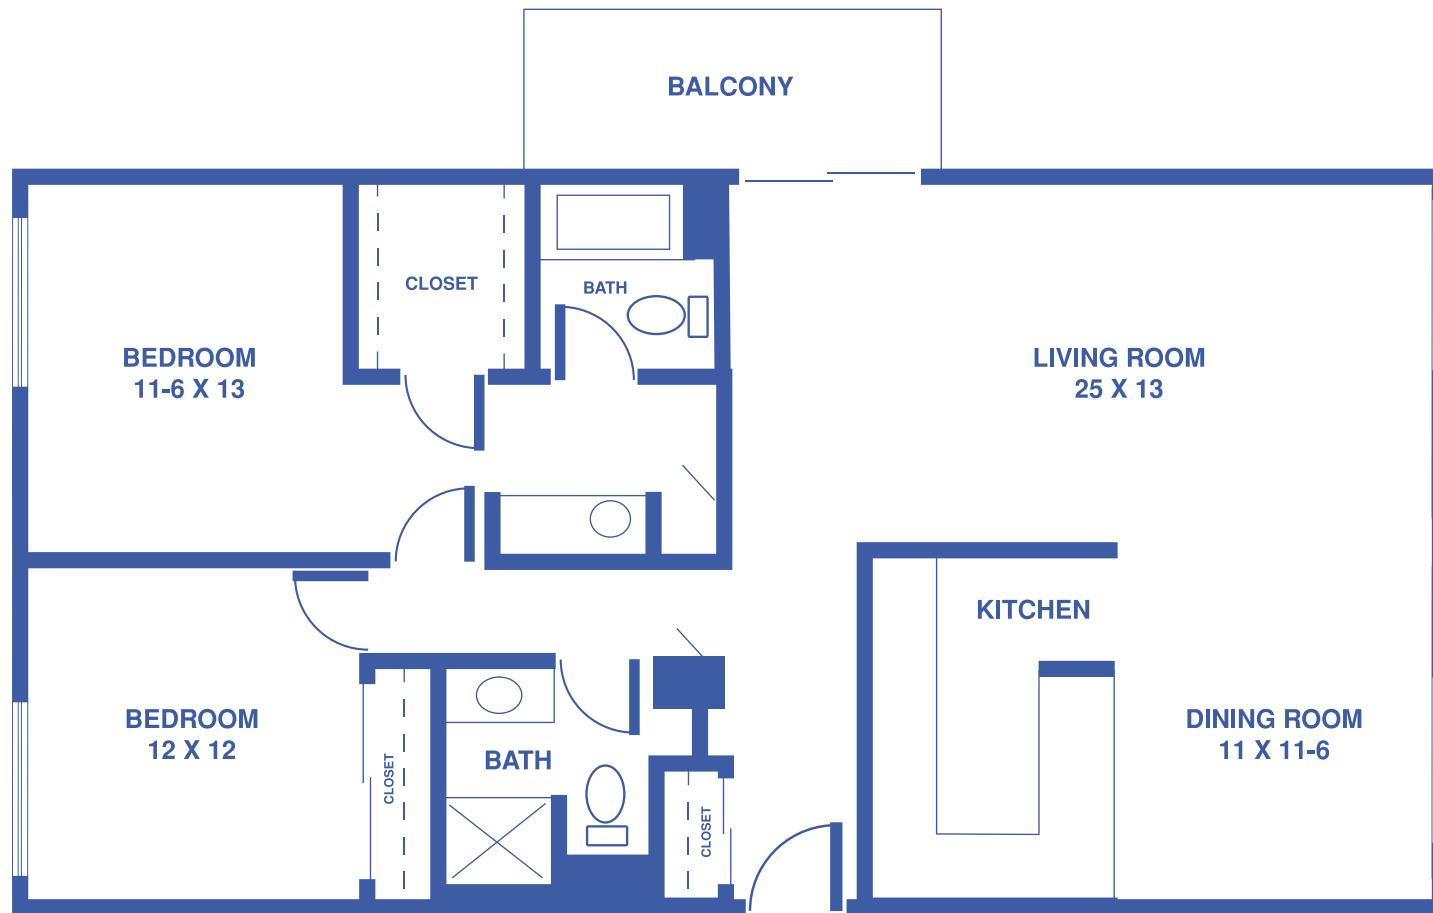

THE STIEFEL

TWO-BEDROOM DELUXE / 1,250 SQUARE FEET

FLOOR PLANS ALSO ARE AVAILABLE REVERSED.

Floor plans may vary slightly and are not to scale.

2601 E CRAWFORD ST, SALINA, KS • WWW.SALINAPRESBYTERIANMANOR.ORG