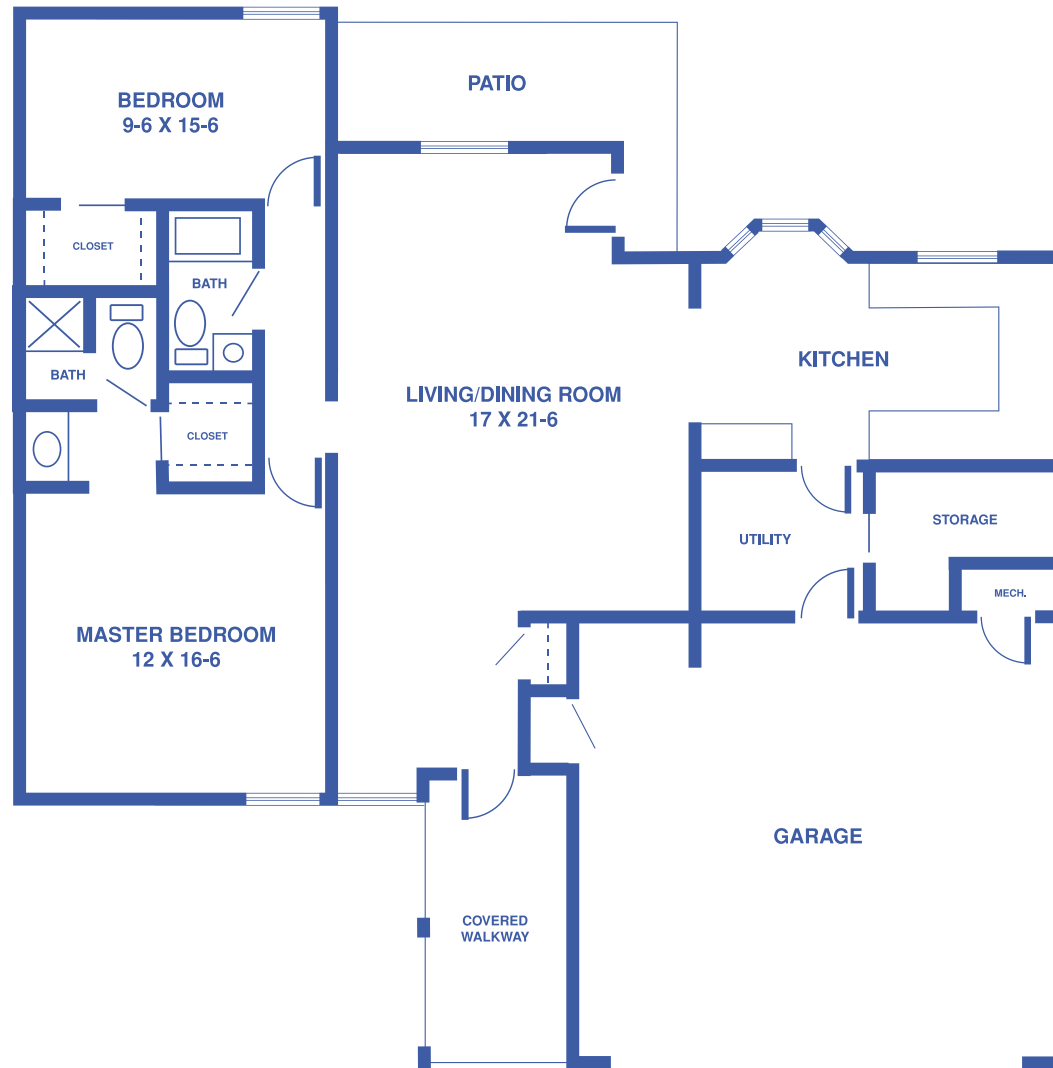

VISTA COURT

TWO-BEDROOM TOWNHOMES / 1 OR 2 CAR GARAGE / 1,147 – 1,415 SQUARE FEET

FLOOR PLANS ALSO ARE AVAILABLE REVERSED.

Floor plans may vary slightly and are not to scale.

2601 E CRAWFORD ST, SALINA, KS • WWW.SALINAPRESBYTERIANMANOR.ORG