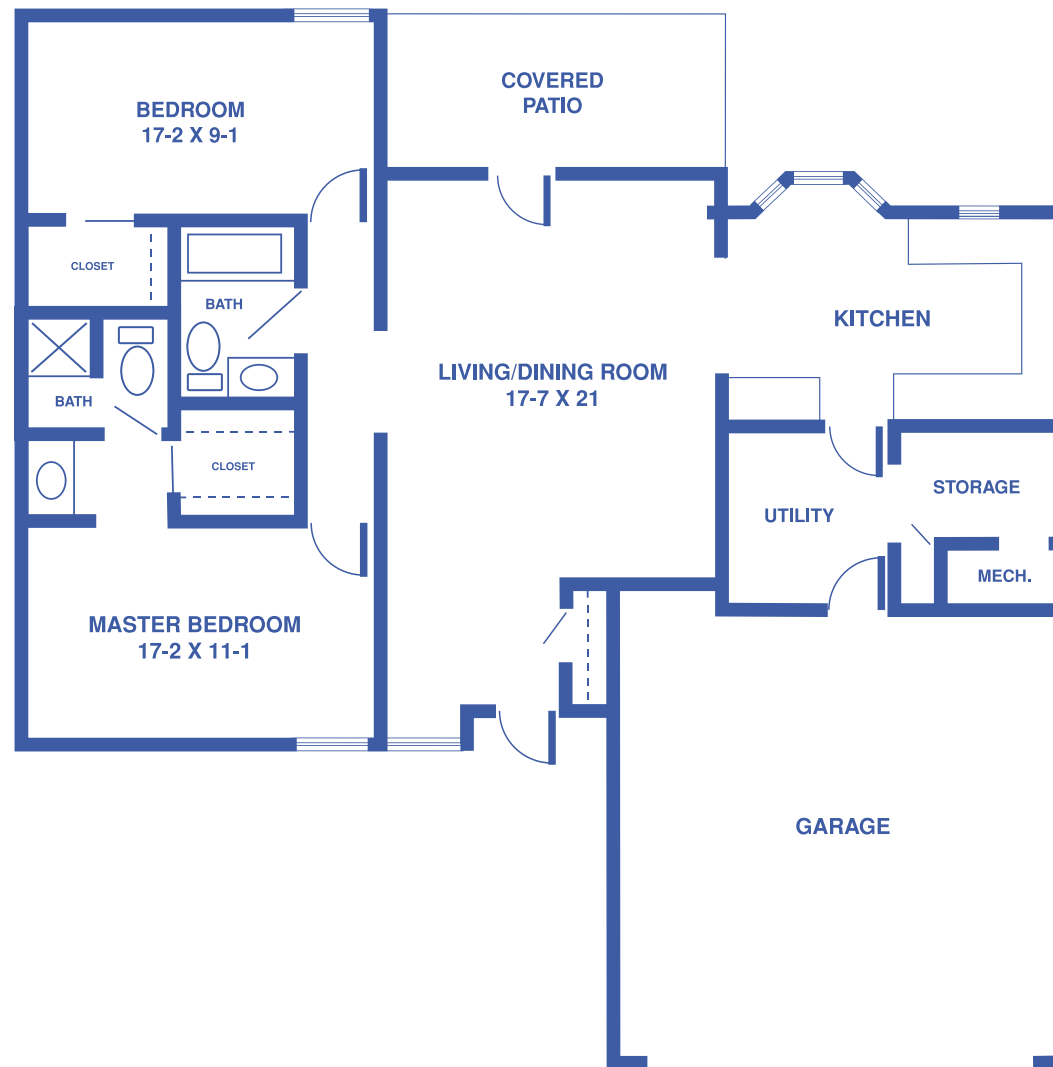

WINDSONG OR NOVA COURT

TWO-BEDROOM TOWNHOMES / 1 OR 2 CAR GARAGE / 1,543 SQUARE FEET

FLOOR PLANS ALSO ARE AVAILABLE REVERSED.

Floor plans may vary slightly and are not to scale.

2601 E CRAWFORD ST, SALINA, KS • WWW.SALINAPRESBYTERIANMANOR.ORG